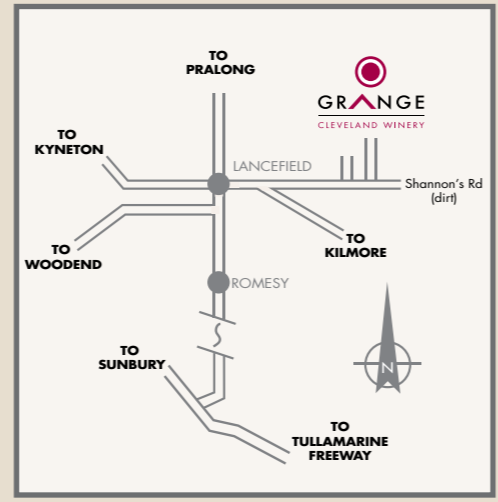

*one call,
complete service*

Grange Cleveland Winery is located at:

55 Shannons Road
Lancefield VICTORIA 3435

t: 5429 9000 f: 5429 2143
e: cleveland@grangecc.com.au

MAP NOT TO SCALE

To view other Grange Retreats
please visit: www.grangecc.com.au

GRANGE
CLEVELAND WINERY

CLEVELAND WINERY

GRANGE

complete indulgence

GRANGE
CLEVELAND WINERY
vineyard retreat

Warm and welcoming, Grange Cleveland Winery sits in the heart of the Macedon Ranges wine country.

With glorious views across our vineyard the property offers modern, architect designed guest suites nestled alongside our historic 1890s Homestead.

Intimate and peaceful, Grange Cleveland Winery is ideal for romantic weekends for two or a getaway with a group of friends.

Take a leisurely drive through quiet country lanes to find the world famous Hanging Rock or spend the day in nearby country towns of Lancefield, Woodend and Kyneton bursting with antique shops, galleries and boutiques.