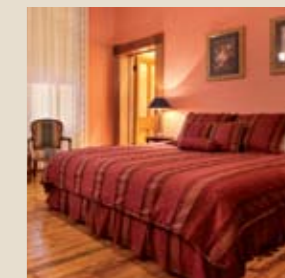

Each of our light, spacious guest suites is beautifully appointed and features tranquil views across the grounds and winery.

All rooms have sumptuous king size beds and inviting ensuite bathrooms, some with spa baths. There's also full air conditioning and heating, your own bar fridge, tea and coffee making facilities and Austar cable TV.

CLEVELAND WINERY HOMESTEAD

private retreat

The original Homestead, now a private retreat with six spa suites for up to 12 guests is ideal to use as your own country residence.

It includes a spacious lounge with TV and DVD player, private dining room and your very own club room with full sized billiard table.