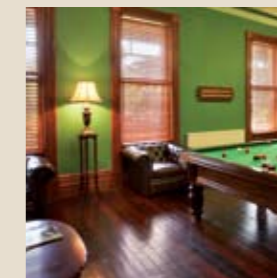

Each of our light, spacious guest suites is beautifully appointed and features tranquil views across the grounds and winery.

All rooms have sumptuous king size beds and inviting ensuite bathrooms, some with spa baths. There's also full air conditioning and heating, your own bar fridge, tea and coffee making facilities and Austar cable TV.

CLEVELAND WINERY HOMESTEAD

private retreat

The original Homestead, now a private retreat with six spa suites for up to 12 guests is ideal to use as your own country residence.

It includes a spacious lounge with TV and DVD player, private dining room and your very own club room with full sized billiard table.